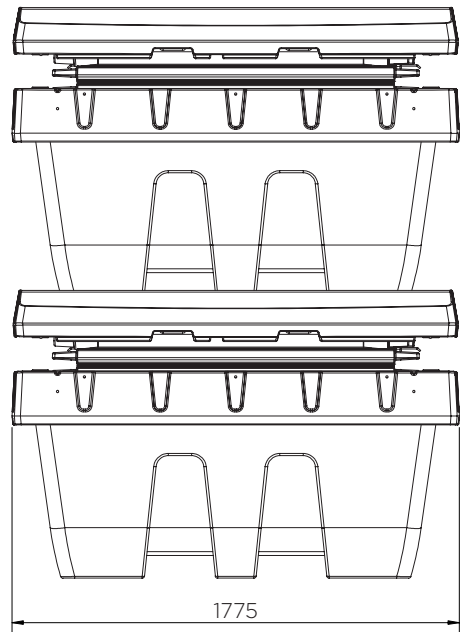

IBC Hardcover

Technical Data

	Colour options	H x W x D (mm)	Weight (kg)	Capacity (l)	Max. load (kg)	Spill Pallet
HC1-YE	●	1655 x 1775 x 1770	160	-	-	-
HC1-YE-YE	●	2265 x 1775 x 1770	221	1260	2500	SJ-510-001

IBC Hardcover

Technical Data

IBC Hardcover

Technical Data

HC1-YE-YE

Pieces per pallet -

20' container -

40' high cube container -