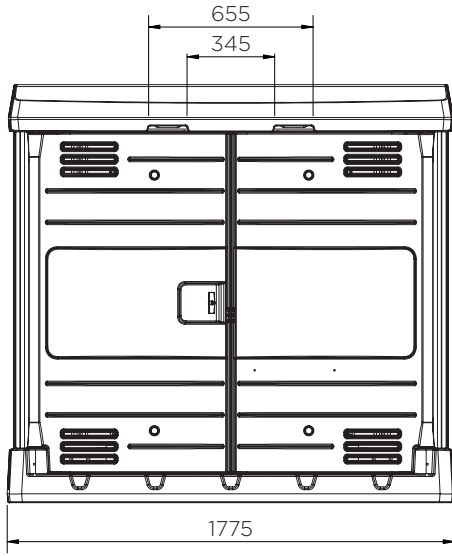

IBC Hardcover

Technical Data

	Colour options	H x W x D (mm)	Weight (kg)	Capacity (l)	Max. load (kg)	Spill Pallet
HC1-YE	●	1655 x 1775 x 1770	160	-	-	-
HC1-YE-YE	●	2265 x 1775 x 1770	221	1260	2500	SJ-510-001

IBC Hardcover

Technical Data

IBC Hardcover

Technical Data

HC1-YE-YE

Pieces per pallet -

20' container -

40' high cube container -