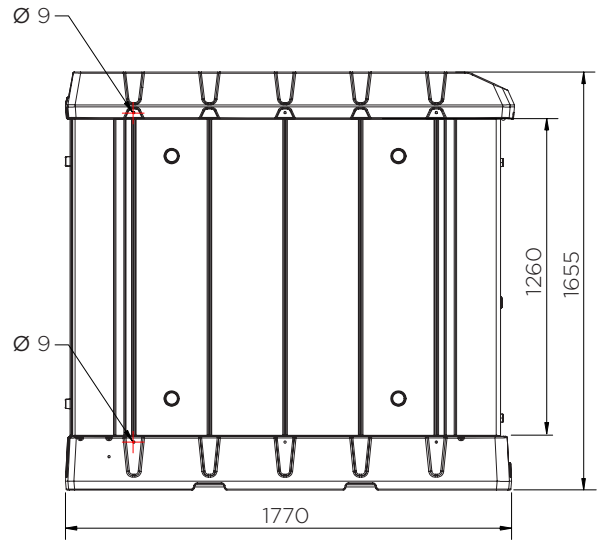

IBC Hardcover

Technical Data

	Colour options	H x W x D (mm)	Weight (kg)	Capacity (l)	Max. load (kg)	Spill Pallet
HC1-YE	●	1655 x 1775 x 1770	160	-	-	-
HC1-YE-YE	●	2265 x 1775 x 1770	221	1260	2500	SJ-510-001

IBC Hardcover

Technical Data

IBC Hardcover

Technical Data

HC1-YE-YE

Pieces per pallet -

20' container -

40' high cube container -

13.6 m trailer -

The information is to our best knowledge true and accurate but all recommendations or suggestions are made without guarantee.