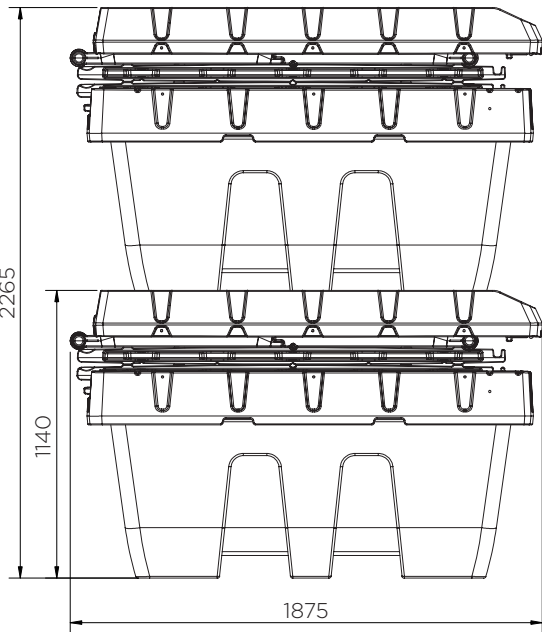

IBC Hardcover

Technical Data

	Colour options	H x W x D (mm)	Weight (kg)	Capacity (l)	Max. load (kg)	Spill Pallet
HC1-YE	●	1655 x 1775 x 1770	160	-	-	-
HC1-YE-YE	●	2265 x 1775 x 1770	221	1260	2500	SJ-510-001

IBC Hardcover

Technical Data

IBC Hardcover

Technical Data

HC1-YE-YE

Pieces per pallet -

20' container -

40' high cube container -

13.6 m trailer -

The information is to our best knowledge true and accurate but all recommendations or suggestions are made without guarantee.