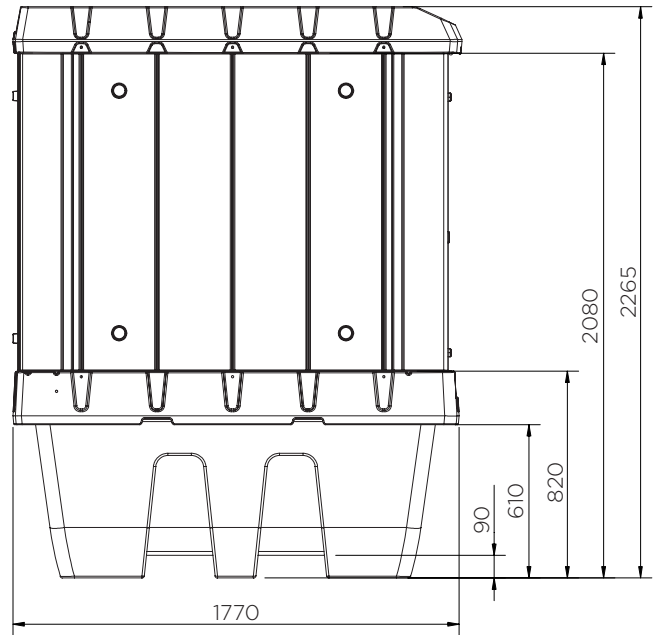

IBC Hardcover

Technical Data

	Colour options	H x W x D (mm)	Weight (kg)	Capacity (l)	Max. load (kg)	Spill Pallet
HC1-YE	●	1655 x 1775 x 1770	160	-	-	-
HC1-YE-YE	●	2265 x 1775 x 1770	221	1260	2500	SJ-510-001

IBC Hardcover

Technical Data

IBC Hardcover

Technical Data

HC1-YE-YE

Pieces per pallet -

20' container -

40' high cube container -

13.6 m trailer -

The information is to our best knowledge true and accurate but all recommendations or suggestions are made without guarantee.