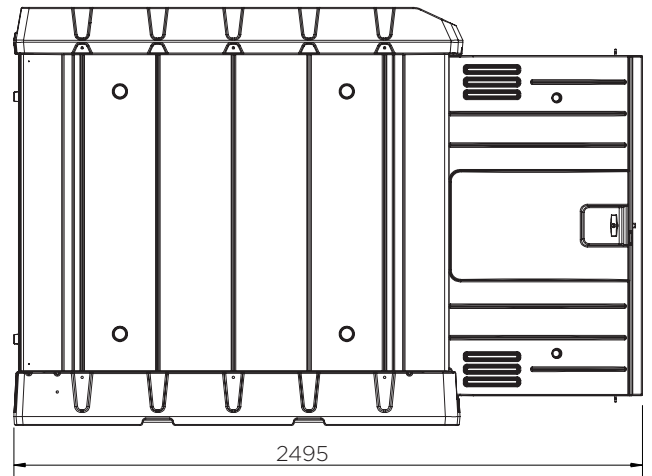

IBC Hardcover

Technical Data

	Colour options	H x W x D (mm)	Weight (kg)	Capacity (l)	Max. load (kg)	Spill Pallet
HC1-YE	●	1655 x 1775 x 1770	160	-	-	-
HC1-YE-YE	●	2265 x 1775 x 1770	221	1260	2500	SJ-510-001

IBC Hardcover

Technical Data

IBC Hardcover

Technical Data

HC1-YE-YE

Pieces per pallet -

20' container -

40' high cube container -

13.6 m trailer -

The information is to our best knowledge true and accurate but all recommendations or suggestions are made without guarantee.