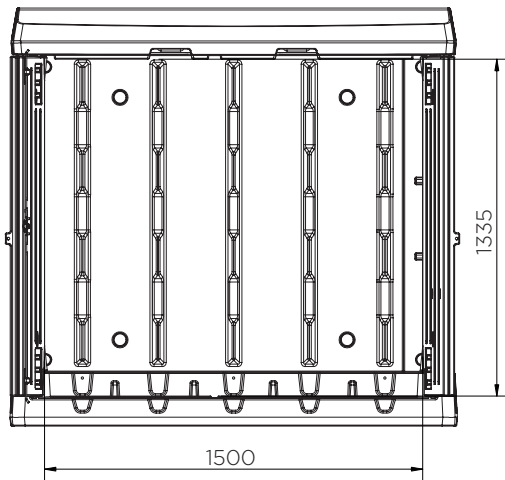

IBC Hardcover

Technical Data

	Colour options	H x W x D (mm)	Weight (kg)	Capacity (l)	Max. load (kg)	Spill Pallet
HC1-YE	●	1655 x 1775 x 1770	160	-	-	-
HC1-YE-YE	●	2265 x 1775 x 1770	221	1260	2500	SJ-510-001

IBC Hardcover

Technical Data

IBC Hardcover

Technical Data

HC1-YE-YE

Pieces per pallet -

20' container -

40' high cube container -