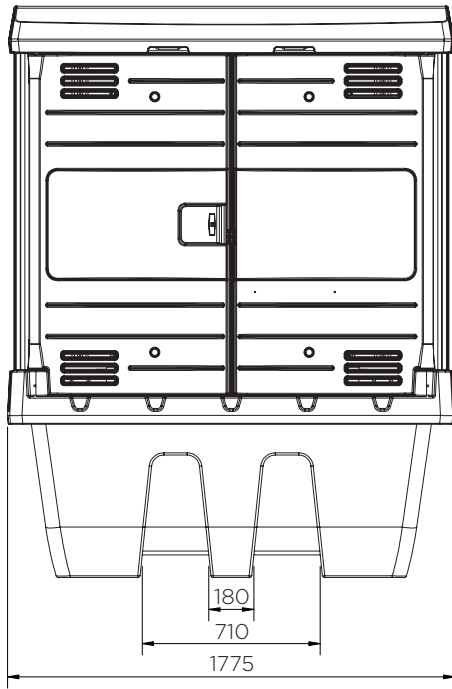

IBC Hardcover

Technical Data

	Colour options	H x W x D (mm)	Weight (kg)	Capacity (l)	Max. load (kg)	Spill Pallet
HC1-YE	●	1655 x 1775 x 1770	160	-	-	-
HC1-YE-YE	●	2265 x 1775 x 1770	221	1260	2500	SJ-510-001

IBC Hardcover

Technical Data

IBC Hardcover

Technical Data

HC1-YE-YE

Pieces per pallet -

20' container -

40' high cube container -